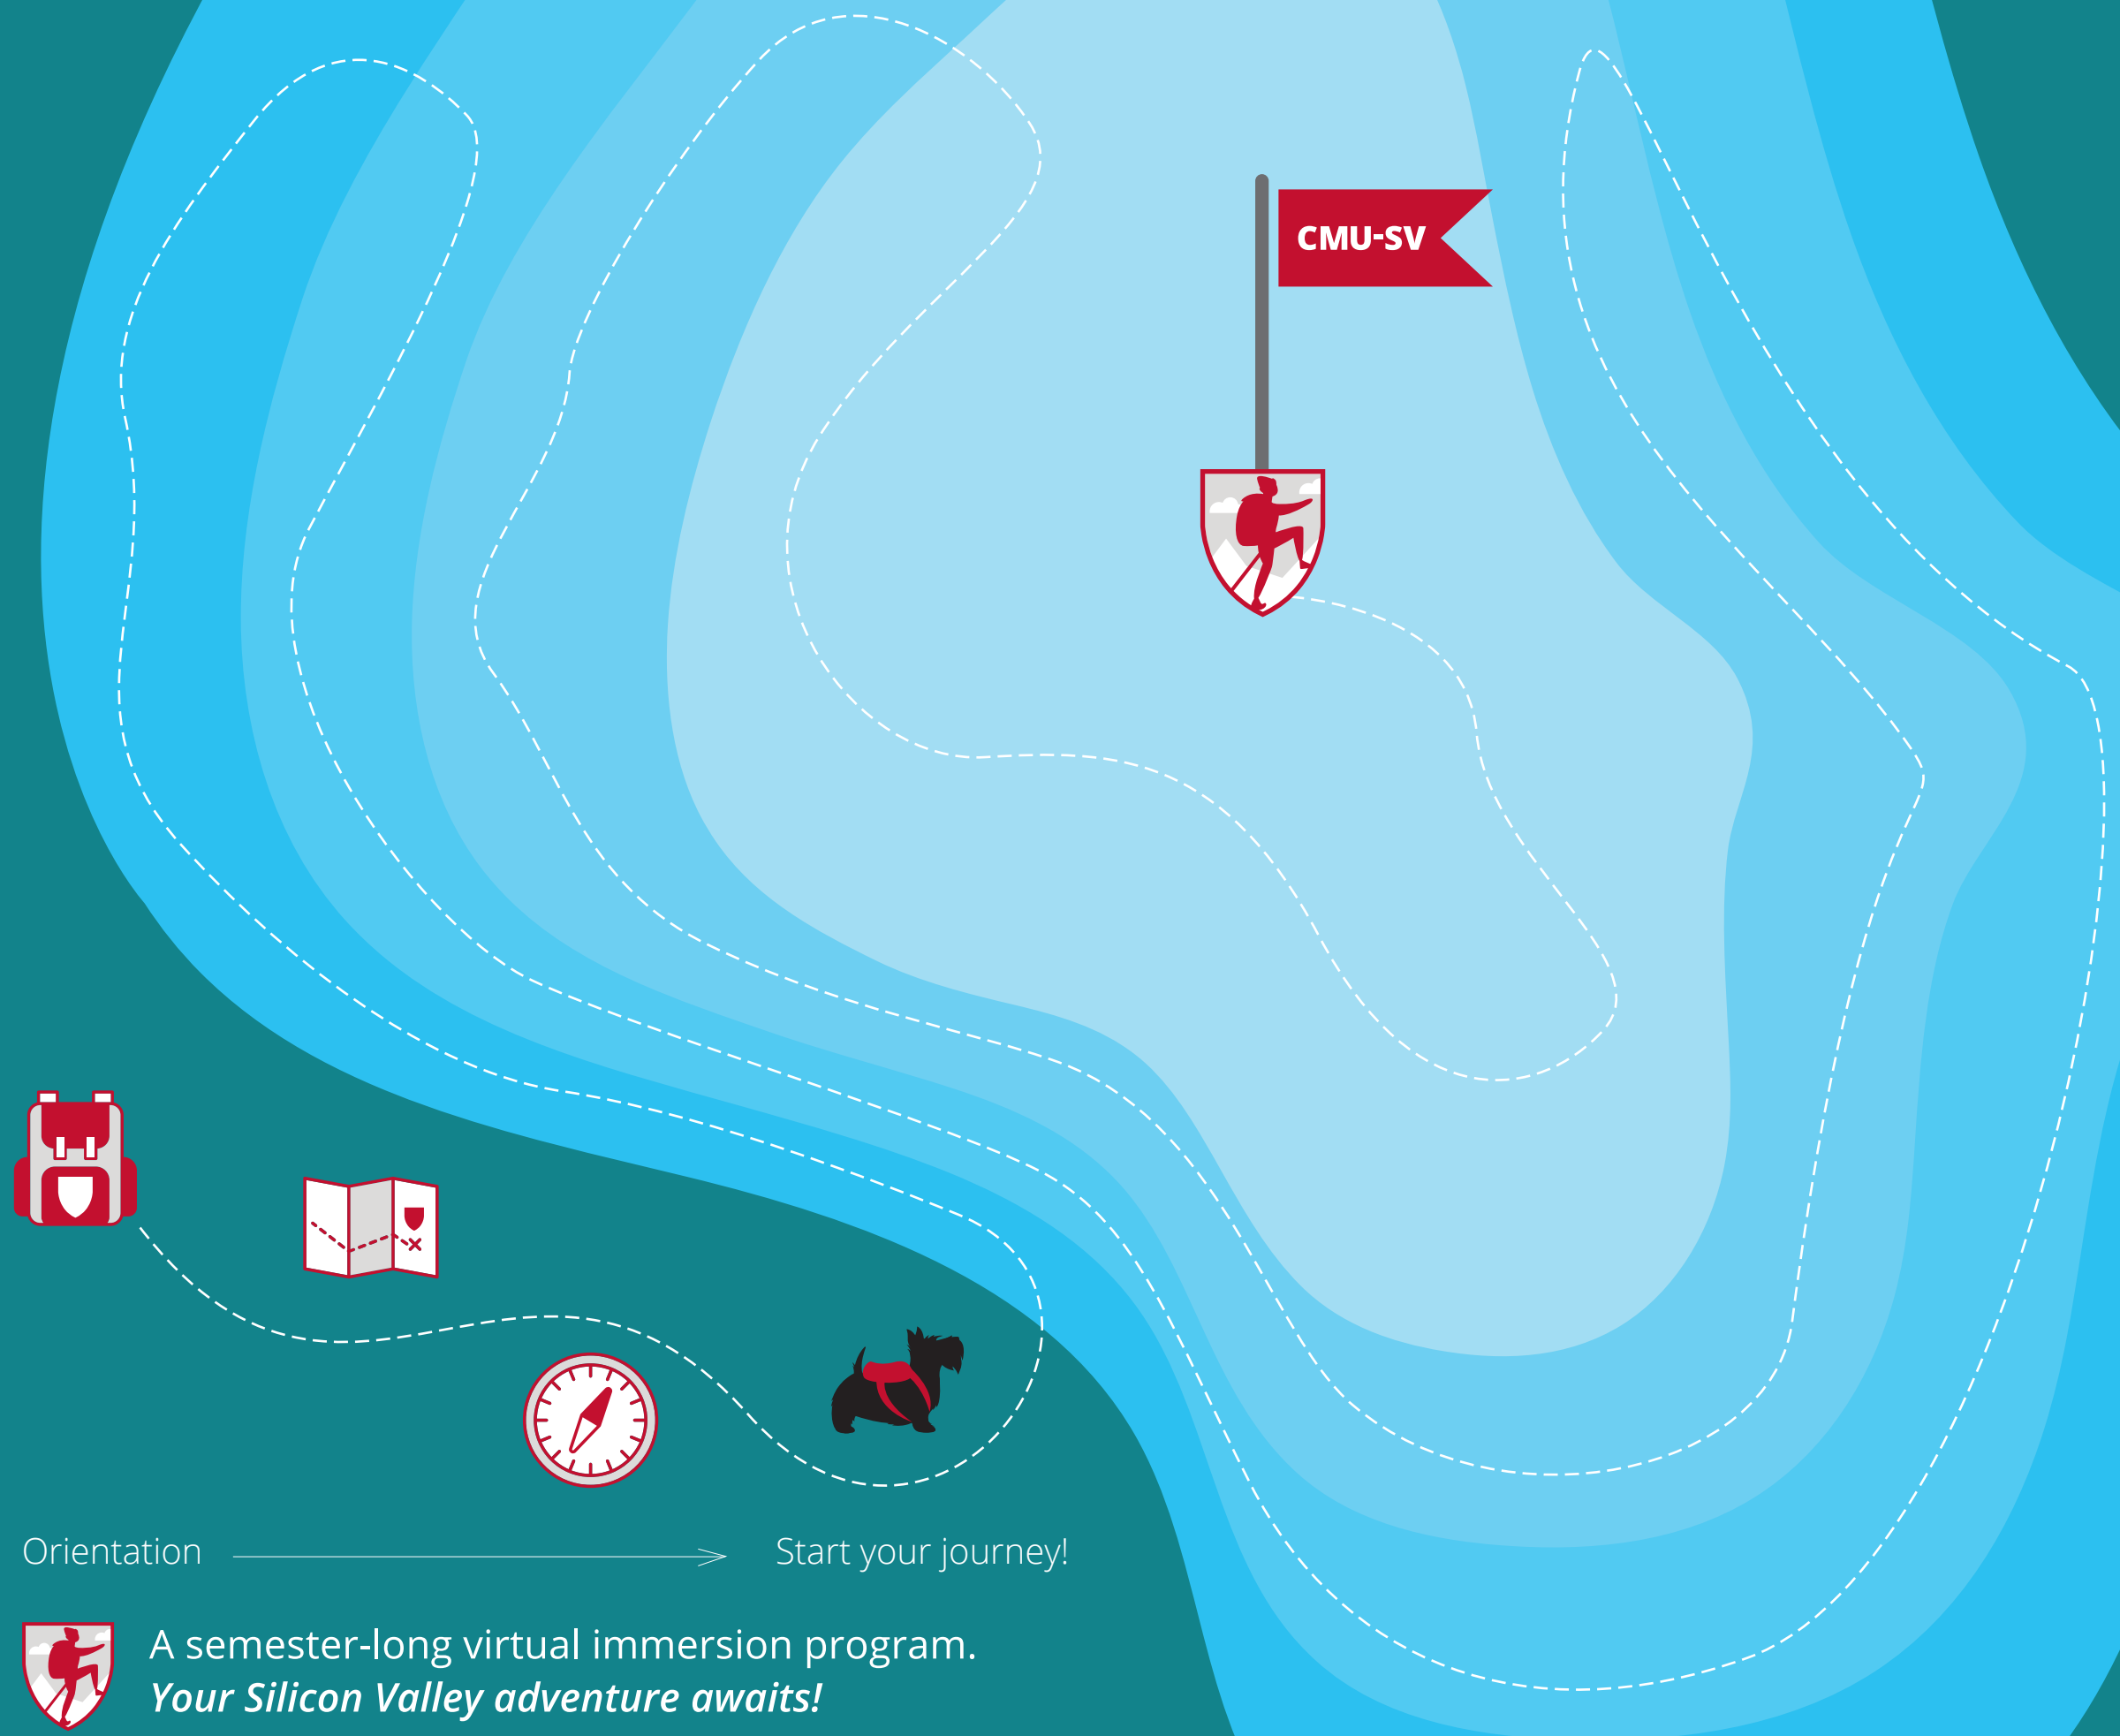

JANUARY FEBRUARY MARCH APRIL MAY

As you ascend, track your journey! Earn badges and add them along your path to the summit.

-  New Tools / Supplies
-  Check Point / Milestone
-  Guidance / Direction
-  Tartan Career Connection

Orientation → Start your journey!

 A semester-long virtual immersion program.
Your Silicon Valley adventure awaits!